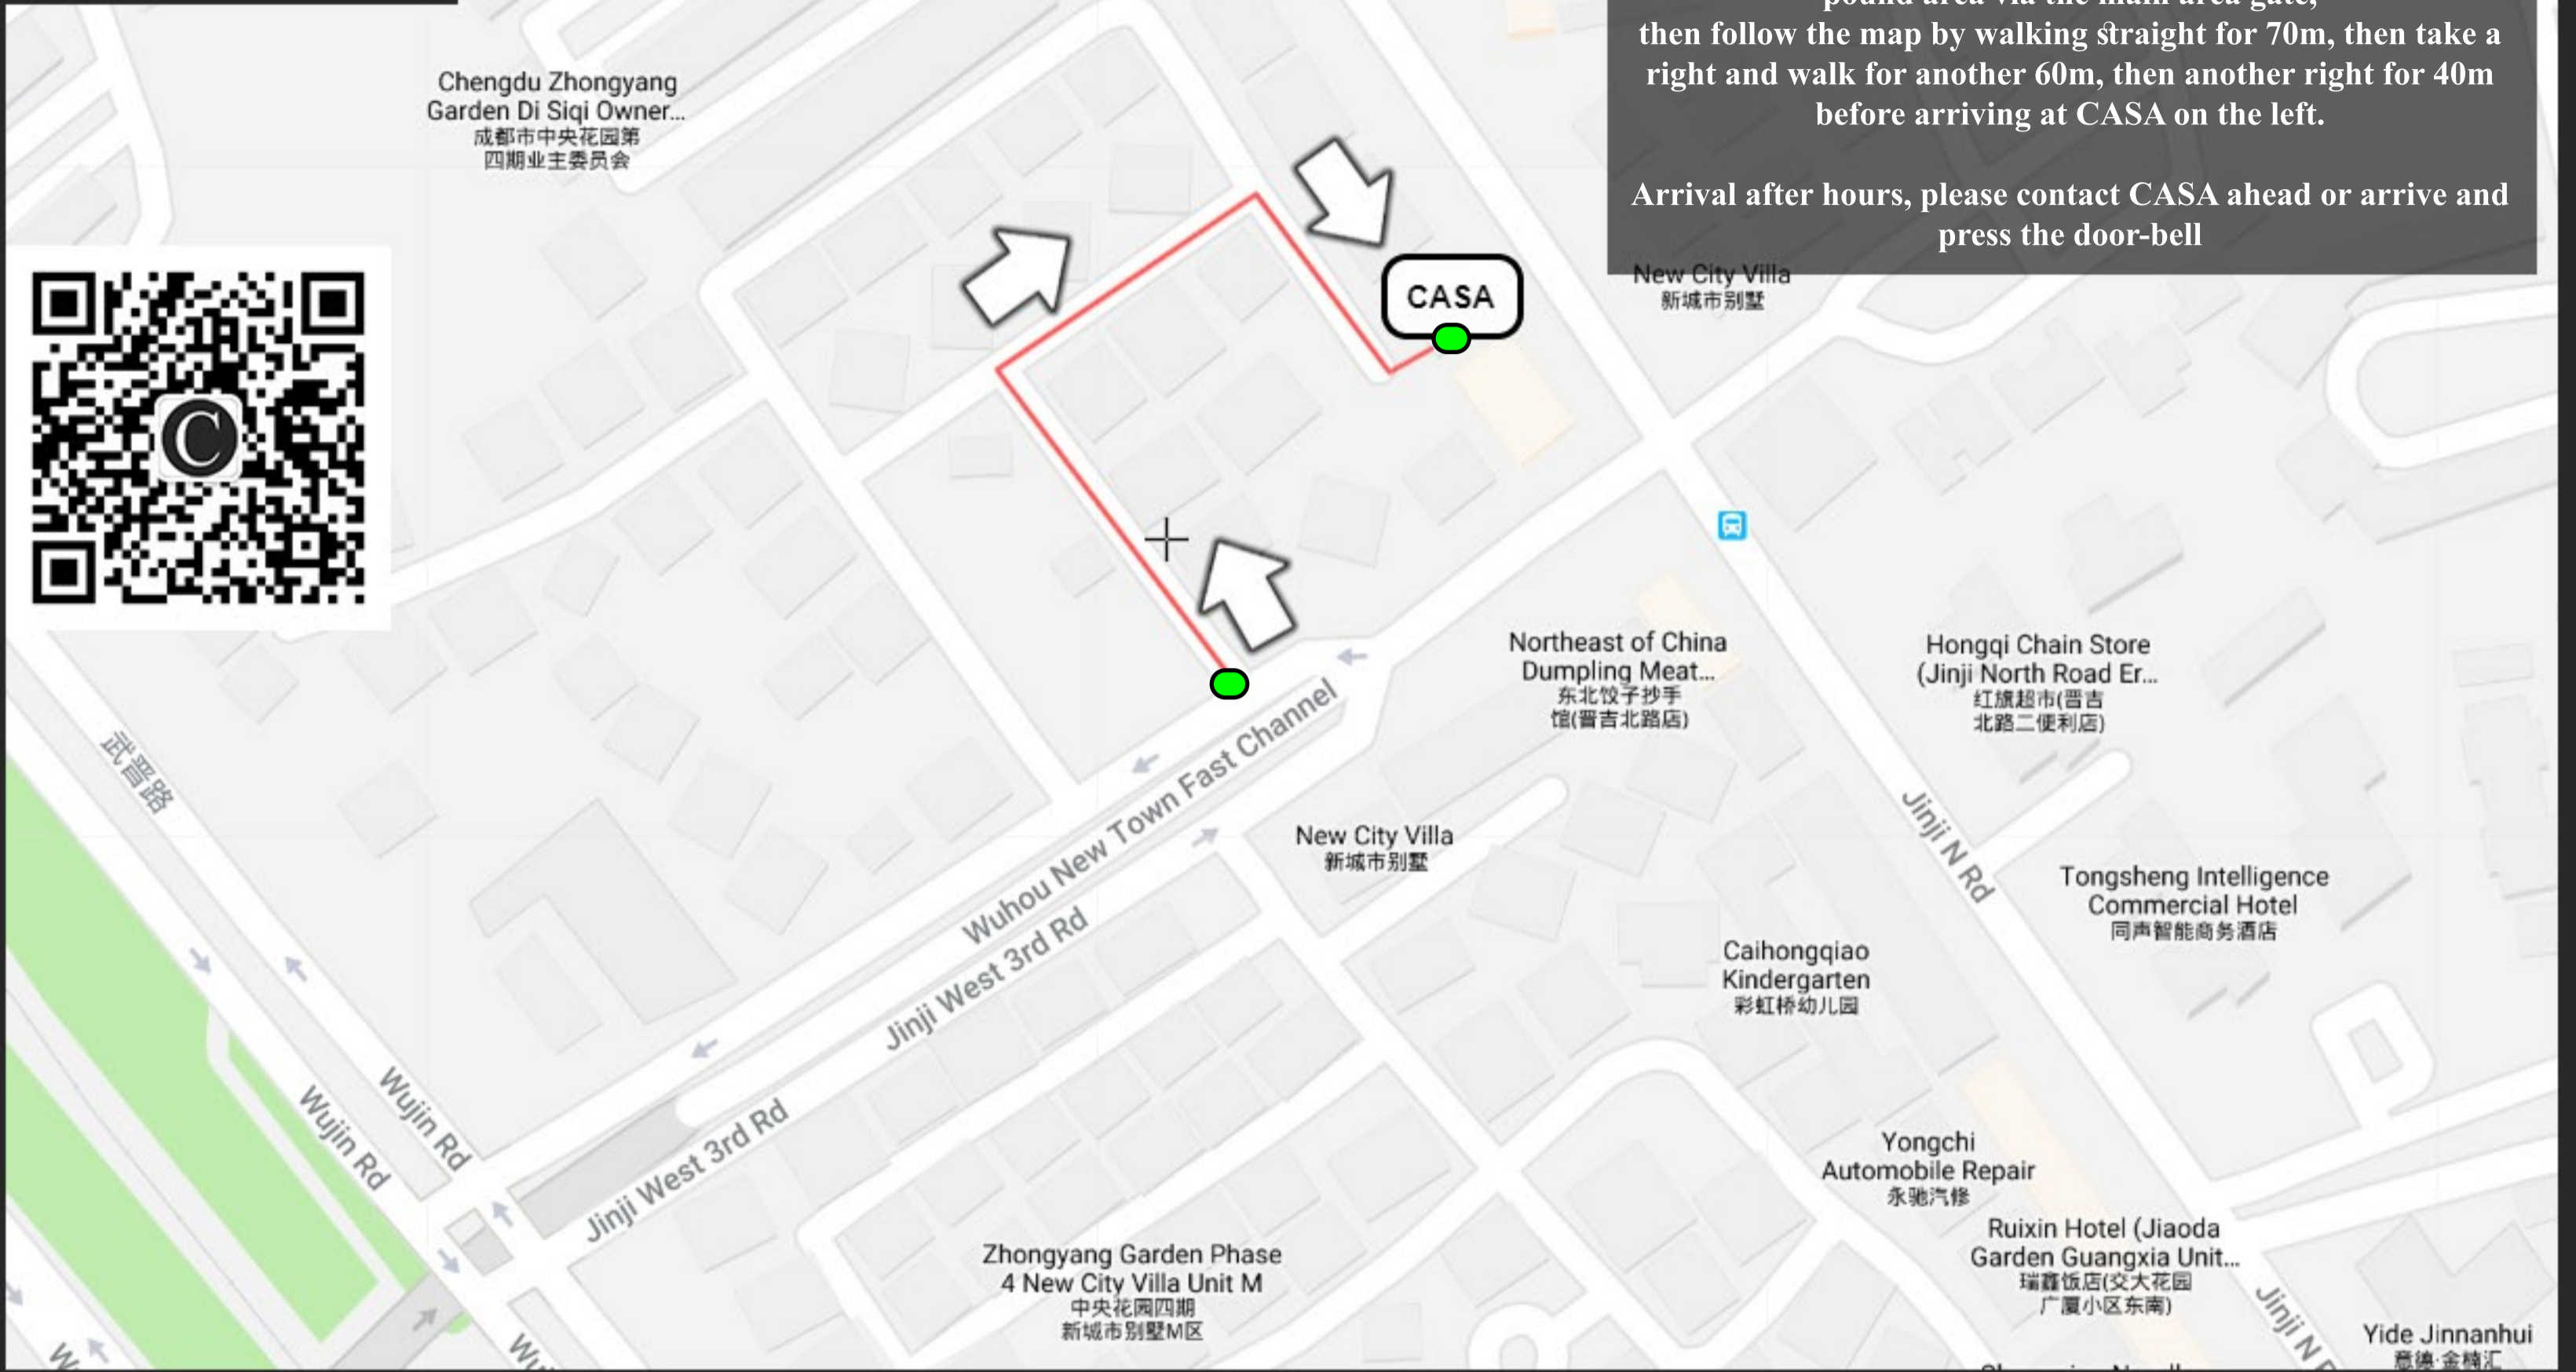

CASA

Chengdu Fire Fighting (Jinji North Road)
成都消防(晋吉北路)

Caozhenyuan Clinic
曹真元诊所

Chengdu Zhongyang Garden Di Siqu Owner...
成都市中央花园第四期业主委员会

When arriving at CASA at:
中央花园四期新城市别墅N区-48幢 成都市
N-48, Jinji West 3rd Road No.2 Wuhou District, Chengdu.
Either contact us for pickup from the gate on WeChat or via
phone +86 158 8243 1887
Or self-arrive to CASA Boutique Hotel by entering the com-
pound area via the main area gate,
then follow the map by walking straight for 70m, then take a
right and walk for another 60m, then another right for 40m
before arriving at CASA on the left.

Arrival after hours, please contact CASA ahead or arrive and
press the door-bell

2) Walk straight for
70m

1) Arrive at Jinji West 3rd
Road No.2 Wuhou
Enter the compound area

4) Walk straight for
60m and Turn Right at
the end of the road

3) Turn Right at the
end of the road

6) CASA Hotel on your
Left. After hours please
ring the bell

5) Walk straight for
40m to the end of the
road